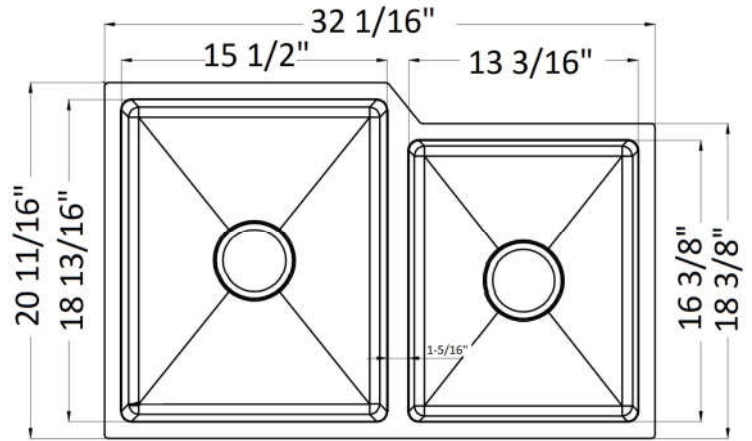

SB-6070
Windsor
HT 14 3/16"

SB-6080
Ashen
HT 16 15/16"

Evolution 9" Deep Small Radius Fabricated Sinks

EVO3018 Amor

EVO2318 Sirius

EVO5050 Carlyle

EVO6040 Crimson

Solid 304 Stainless Grids