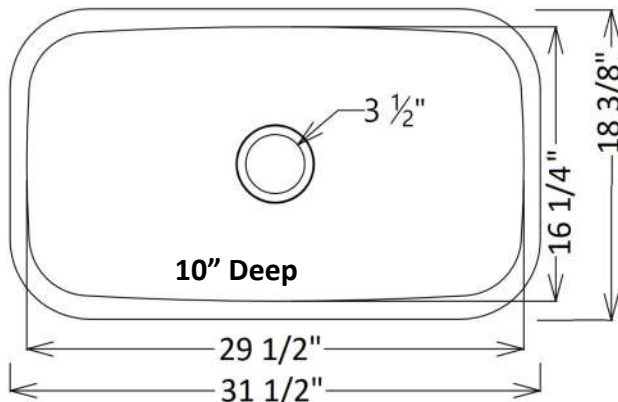

**BS800
16 ga. Horizon**

Rated for Up To 1.5 HP Disposal