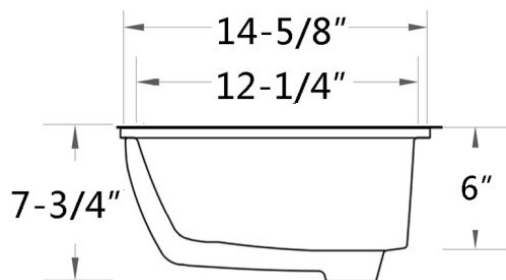

394 Montello