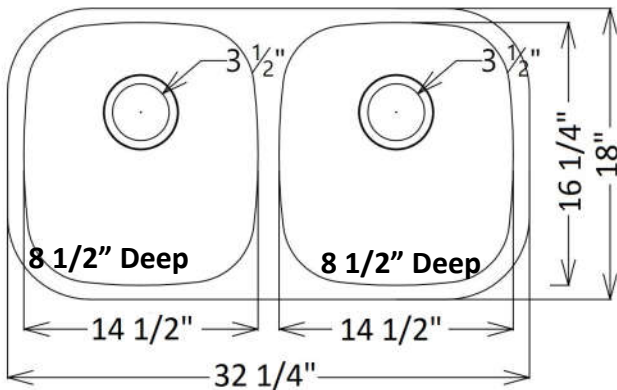

**16 ga. Tipton
BD820**