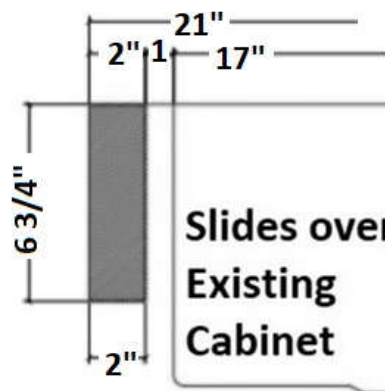

FSR3219PF

FSR6040PF

FSR5050PF

**Laundry Sink
FSR2318PF-12" Deep**

**FSR3321PF-7 for Existing Cabinets
10" Deep Bowl**

**FSR3321PF -7
Section of Apron**

All PerfectFlo™ sinks are 10" Deep except FSR2318PF-12 which is 12" Deep Laundry Sink Page 11