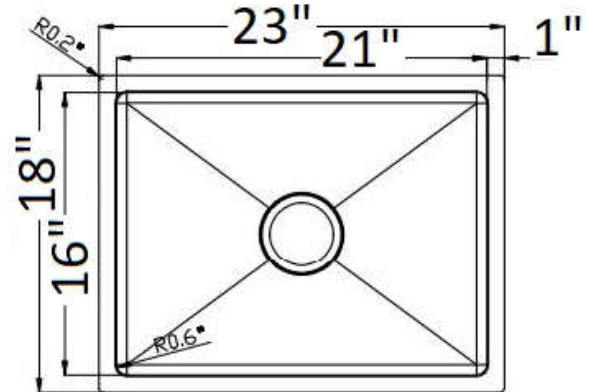

**Laundry Sink
FSR2318PF-12" Deep**