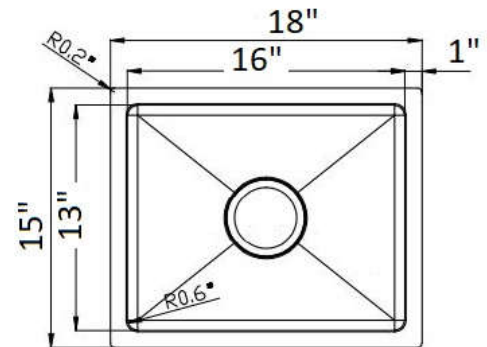

Solid 304 Stainless Grids

EVO1815 Omni

www.anosales.com