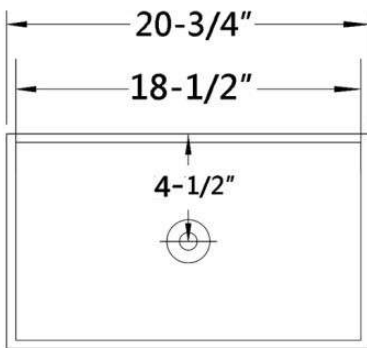

394 Montello