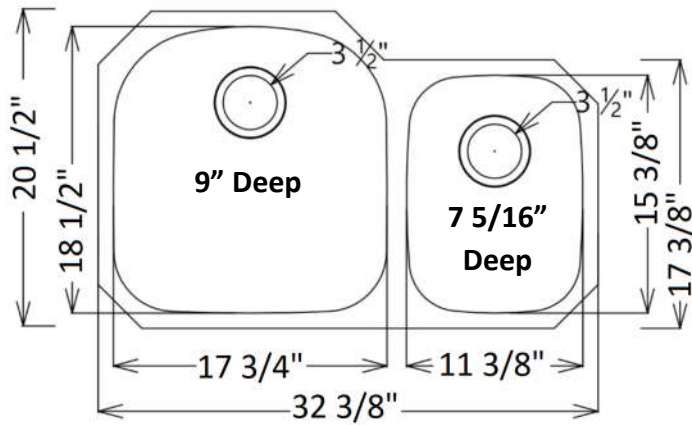

Single grid for
822, 820 or 813

Cove
BS584-18

Opal
BS380-18

Drain Kit

Vail
BS324-18

Rated for Up To 1.5 HP Disposal

Decora (18 ga) Series Sinks 304 Stainless Steel

Aspen
BD822L Shown
BD822R Reverse