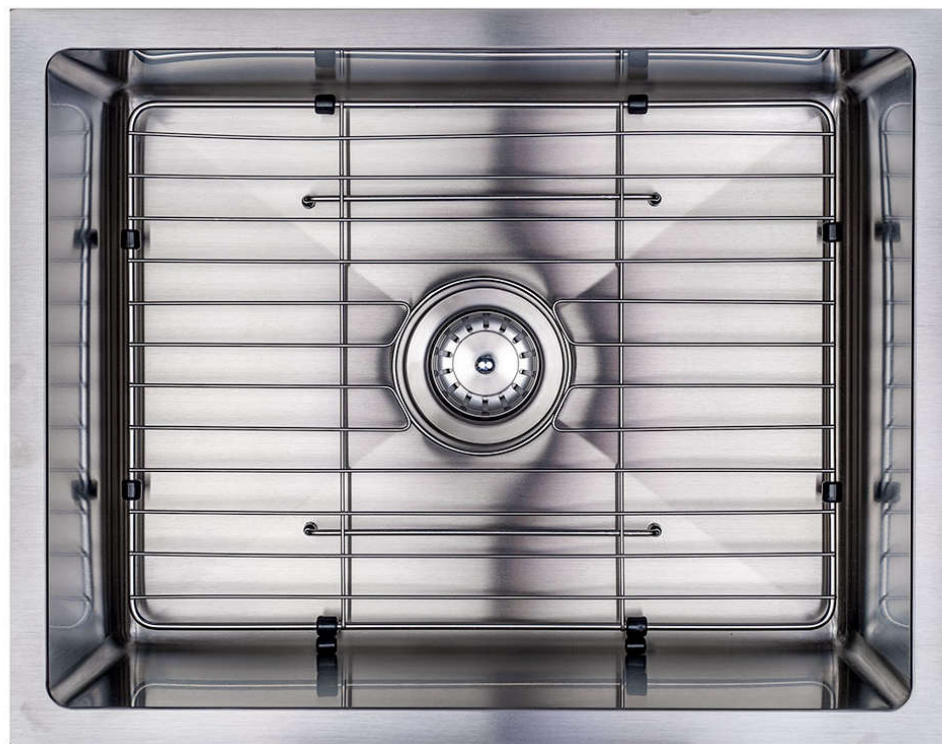

PerfecFlo™ Apron/Farmhouse Sinks

ANO is Exclusive US Distributor PerfecFlo™ Sinks

FSR3321PF-7

Genoa

Free Grid

- **Apron Sink for Remodeling**
- Drainfast Technology
- Heavy Quieter 16 ga. 41 lbs.
- Fits Most Existing Cabinets
- Rated for 2.5 HP Disposal

No Trim

False Drawer as Trim

1/4 round Trim

***Make it a Package—PerfecFlo™ Apron/Farmhouse Sink
with any Infinity Faucet***

PerfecFlo™ 12" Deep Laundry Sink

Cygnets Stainless is Exclusive US Distributor PerfecFlo™ Sinks

- 12" Deep Laundry Sink -
- Heavy Quieter 16 ga. 23 lbs.
- With Drainfast Technology

FSR2318PF-12

Make it a Package

PerfecFlo™ Laundry Sink with any Infinity Faucet

See Pages 1 & 2 for Packages

PerfectFlo Sinks