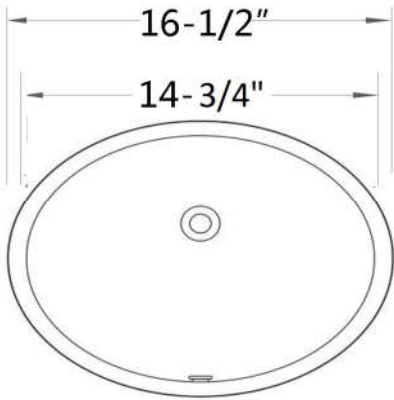

Email main@anosales.com

Tom tom@anosales.com

Customers will be contacted within hours Monday thru Friday

Parts will ship within 24 Hours

Ceramic Lav Bowls

386 Aurora

*White or
Bisque*

393 Bravado