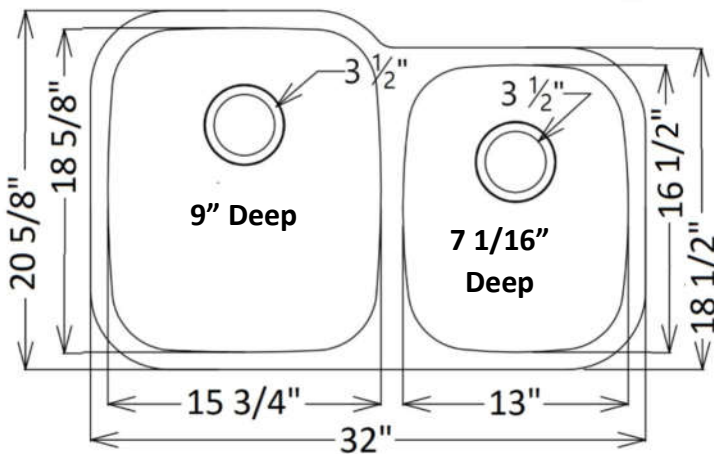

Decora (18 ga) Series Sinks 304 Stainless Steel

Savanna
BD820

See Page 6 for Accessories and Small Bowls

Rated for Up To 1.5 HP Disposal