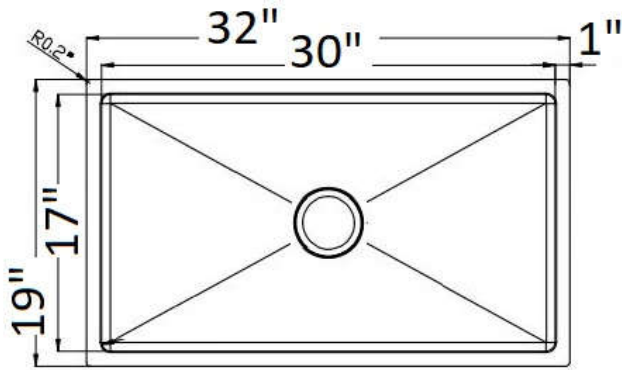

- 12" Deep Laundry Sink -
- Heavy Quieter 16 ga. 23 lbs.
- With Drainfast Technology

FSR2318PF-12

Make it a Package

PerfecFlo™ Laundry Sink with any Infinity Faucet

See Pages 1 & 2 for Packages

PerfectFlo Sinks