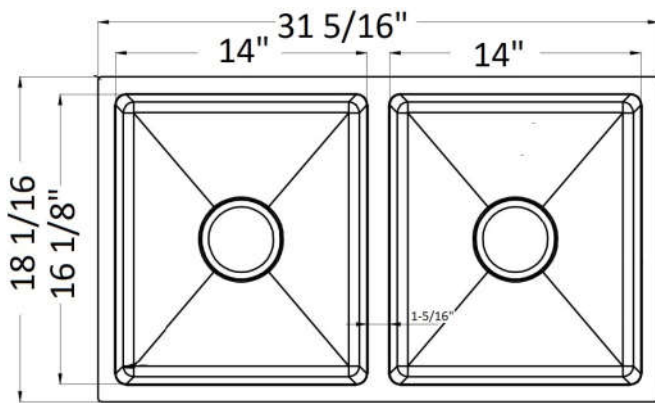

EVO5050 Carlyle