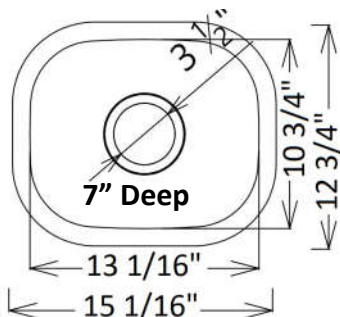

Single grid for
822, 820 or 813

Cove
BS584-18

Opal
BS380-18

Drain Kit

Vail
BS324-18

Rated for Up To 1.5 HP Disposal

Decora (18 ga) Series Sinks 304 Stainless Steel

Aspen
BD822L Shown
BD822R Reverse