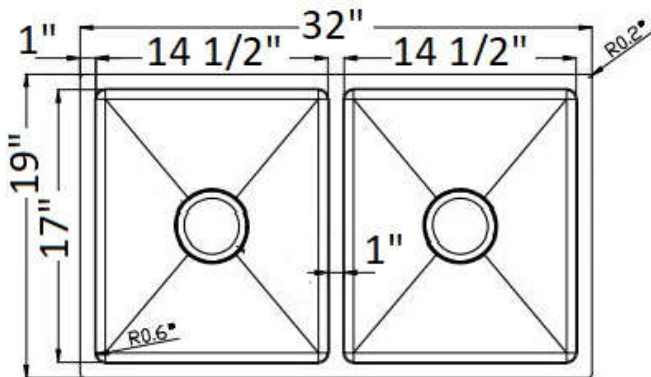

PerfectFlo Sinks

FSR5050PF

All PerfectFlo™ sinks are 10" Deep except FSR2318PF-12 which is 12" Deep Laundry Sink Page 11