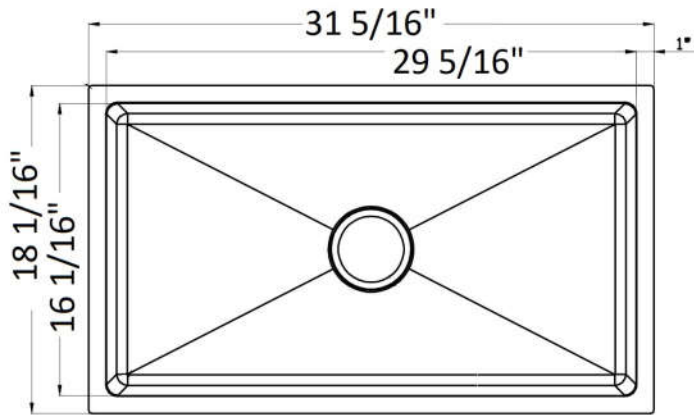

Evolution 9" Deep Small Radius Fabricated Sinks

EVO3018 Amor