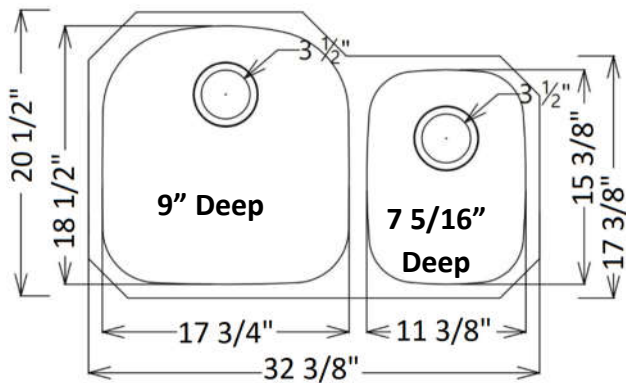

Infinity (16 ga) Series Sinks 304 Stainless Steel

**16 ga. Rio
BD822L Shown
BD822R Reverse**