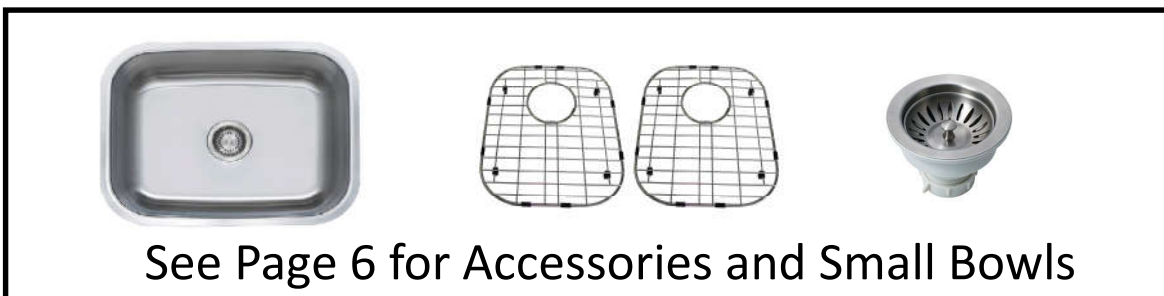

Monarch
BD813L Shown
BD813R Reverse

See Page 6 for Accessories and Small Bowls

Rated for Up To 1.5 HP Disposal