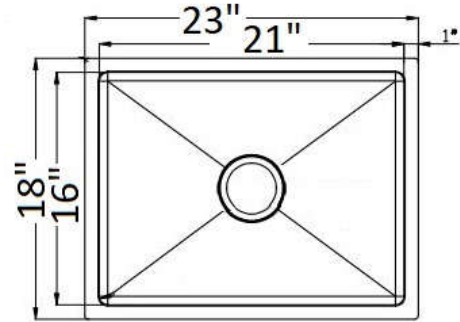

EVO2318 Sirius