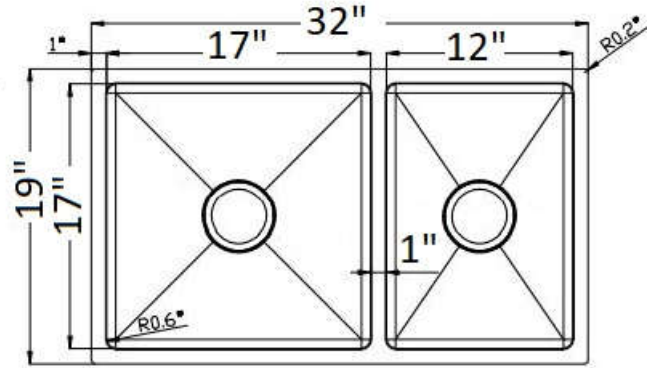

PerfectFlo Sinks

FSR6040PF

All PerfectFlo™ sinks are 10" Deep except FSR2318PF-12 which is 12" Deep Laundry Sink Page 11