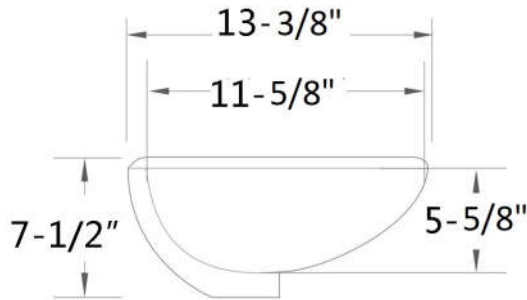

Email main@anosales.com

Tom tom@anosales.com

Customers will be contacted within hours Monday thru Friday

Parts will ship within 24 Hours

Ceramic Lav Bowls

386 Aurora

*White or
Bisque*

393 Bravado