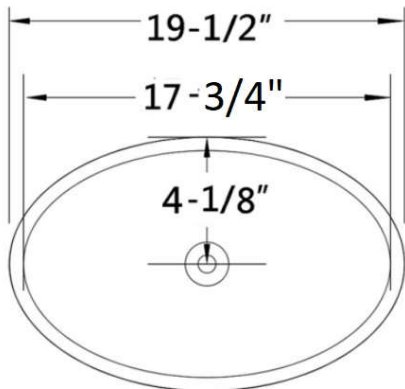

Email main@anosales.com

Tom tom@anosales.com

Customers will be contacted within hours Monday thru Friday

Parts will ship within 24 Hours

Ceramic Lav Bowls

386 Aurora

*White or
Bisque*

393 Bravado