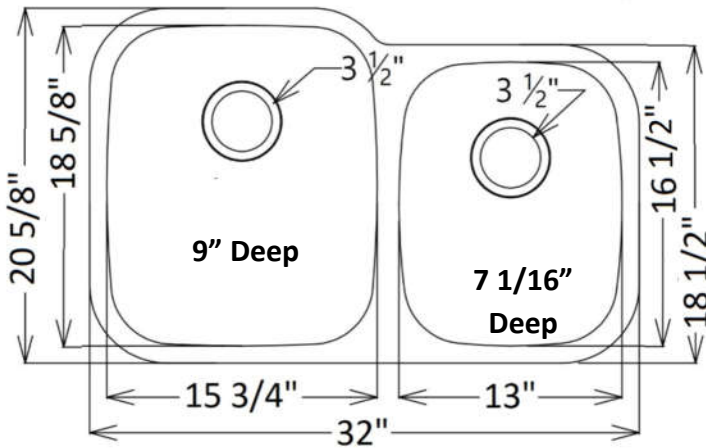

**16 ga. Allante
BD813L Shown
BD813R Reverse**