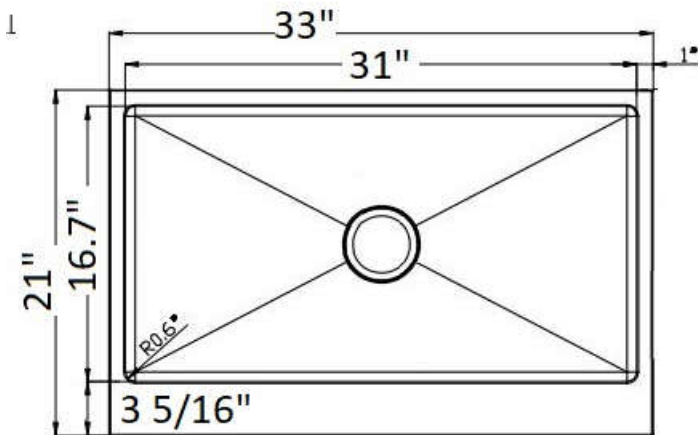

FSR3219PF

FSR6040PF

FSR5050PF

**Laundry Sink
FSR2318PF-12" Deep**

**FSR3321PF-7 for Existing Cabinets
10" Deep Bowl**

**FSR3321PF -7
Section of Apron**

All PerfectFlo™ sinks are 10" Deep except FSR2318PF-12 which is 12" Deep Laundry Sink Page 11