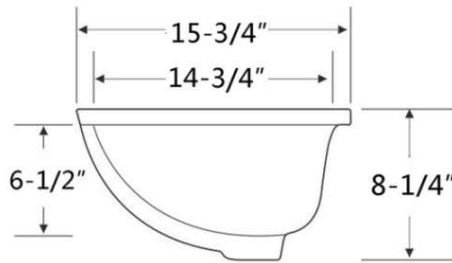

Email main@anosales.com

Tom tom@anosales.com

Customers will be contacted within hours Monday thru Friday

Parts will ship within 24 Hours

Ceramic Lav Bowls

386 Aurora

*White or
Bisque*

393 Bravado