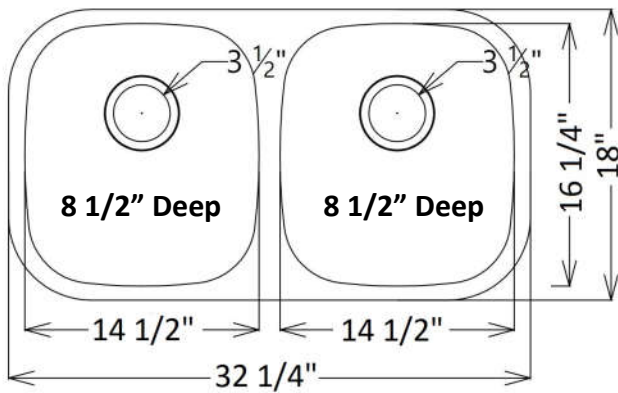

Single grid for
822, 820 or 813

Cove
BS584-18

Opal
BS380-18

Drain Kit

Vail
BS324-18

Rated for Up To 1.5 HP Disposal

Decora (18 ga) Series Sinks 304 Stainless Steel

Aspen
BD822L Shown
BD822R Reverse