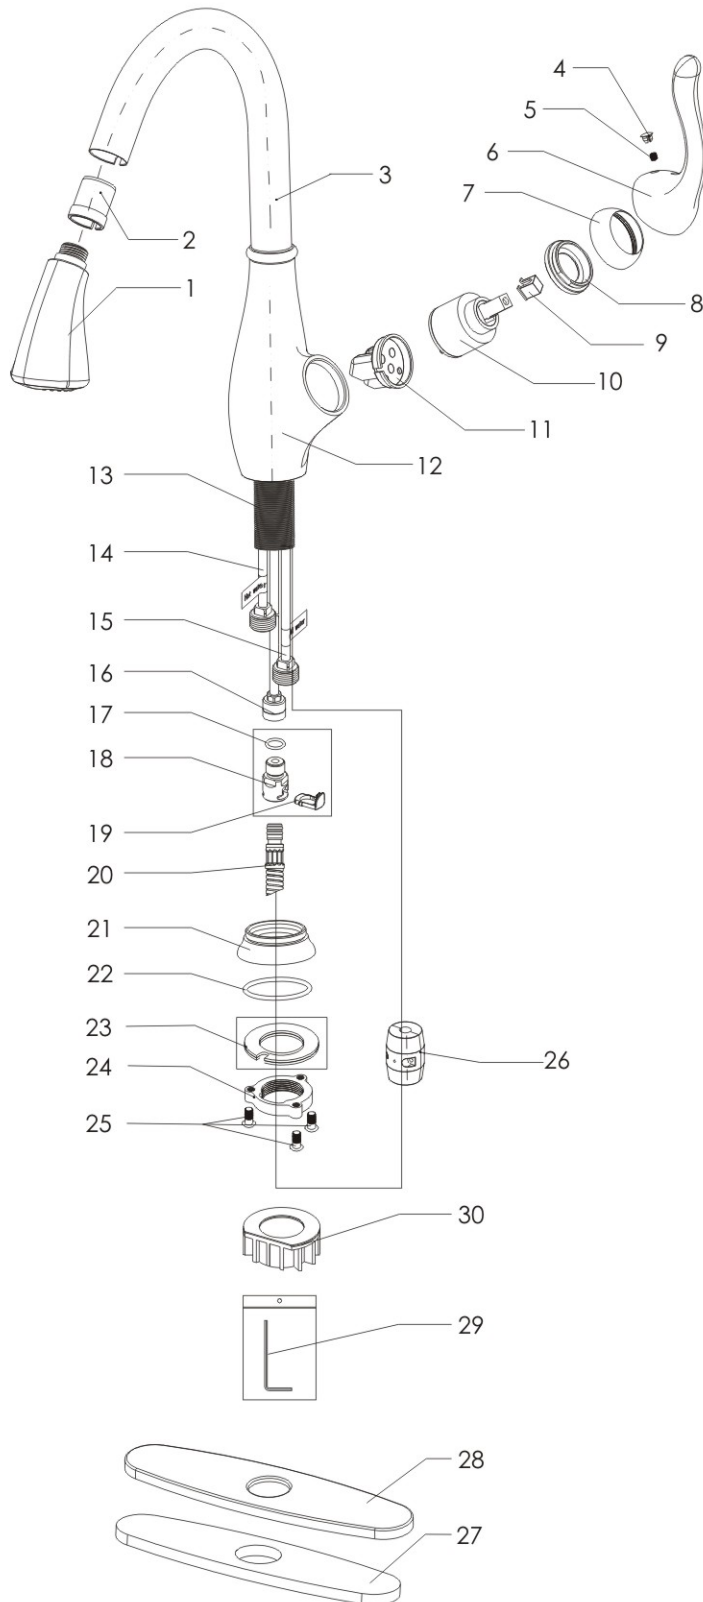

## Single Handle Pull-down Kitchen Faucet

### Model No. :

191-7716 (Polished Chrome)

191-7717 (Brushed Nickel **Spotless PVD**)

191-7718 (Oil-Rubbed Bronze)

No.	Part Name
1	Spray
2	Spout Hub Bushing
3	Spout
4	Index
5	Set Screw
6	Handle
7	Trim Cap
8	Cartridge Lock Nut
9	Cartridge Adapter
10	Cartridge
11	Cartridge Seat
12	Body
13	Shank
14	Copper Tube
15	Copper Tube
16	Copper Tube
17	O-Ring
18	Quick Connector
19	Plastic Lock Ring
20	Pull-Out Hose
21	Hub Base
22	O-Ring
23	Clamp
24	Lock Nut
25	Screw
26	Weight
27	Putty Plate
28	Deck Plate
29	Allen Key
30	Plastic Base