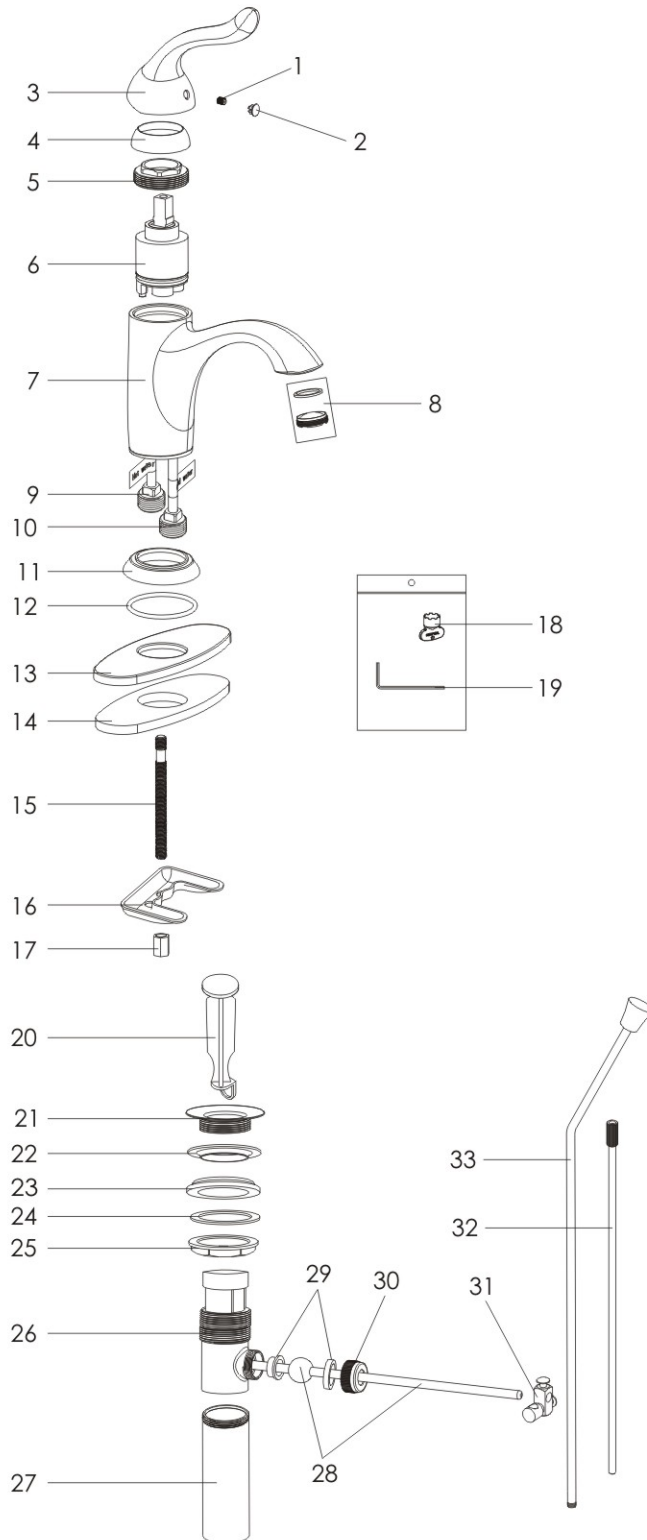

Single Handle Lavatory Faucet

Model No. :

201-7706 (Polished Chrome)

201-7707 (Brushed Nickel **Spaless PVD**)

201-7708 (Oil-Rubbed Bronze)

| No. | Part Name |
|-----|-------------------------|
| 1 | Index |
| 2 | Screw |
| 3 | Handle |
| 4 | Trim Cap |
| 5 | Cartridge Lock Nut |
| 6 | Cartridge |
| 7 | Body |
| 8 | Aerator |
| 9 | Copper Tube |
| 10 | Copper Tube |
| 11 | Hub Base |
| 12 | O-Ring |
| 13 | Deck Plate |
| 14 | Putty Plate |
| 15 | Bolt |
| 16 | Clamp |
| 17 | Lock Nut |
| 18 | Aerator Wrench |
| 19 | Allen Key |
| 20 | Drain Stopper |
| 21 | Flange |
| 22 | Top Rubber Washer |
| 23 | Bottom Rubber Washer |
| 24 | Washer |
| 25 | Lock Nut |
| 26 | Drain Body |
| 27 | Tailpiece |
| 28 | Horizontal Rod |
| 29 | Rod Ball Plastic Gasket |
| 30 | Rod Guide Nut |
| 31 | Fittings |
| 32 | Extend Rod |
| 33 | Lift Rod |