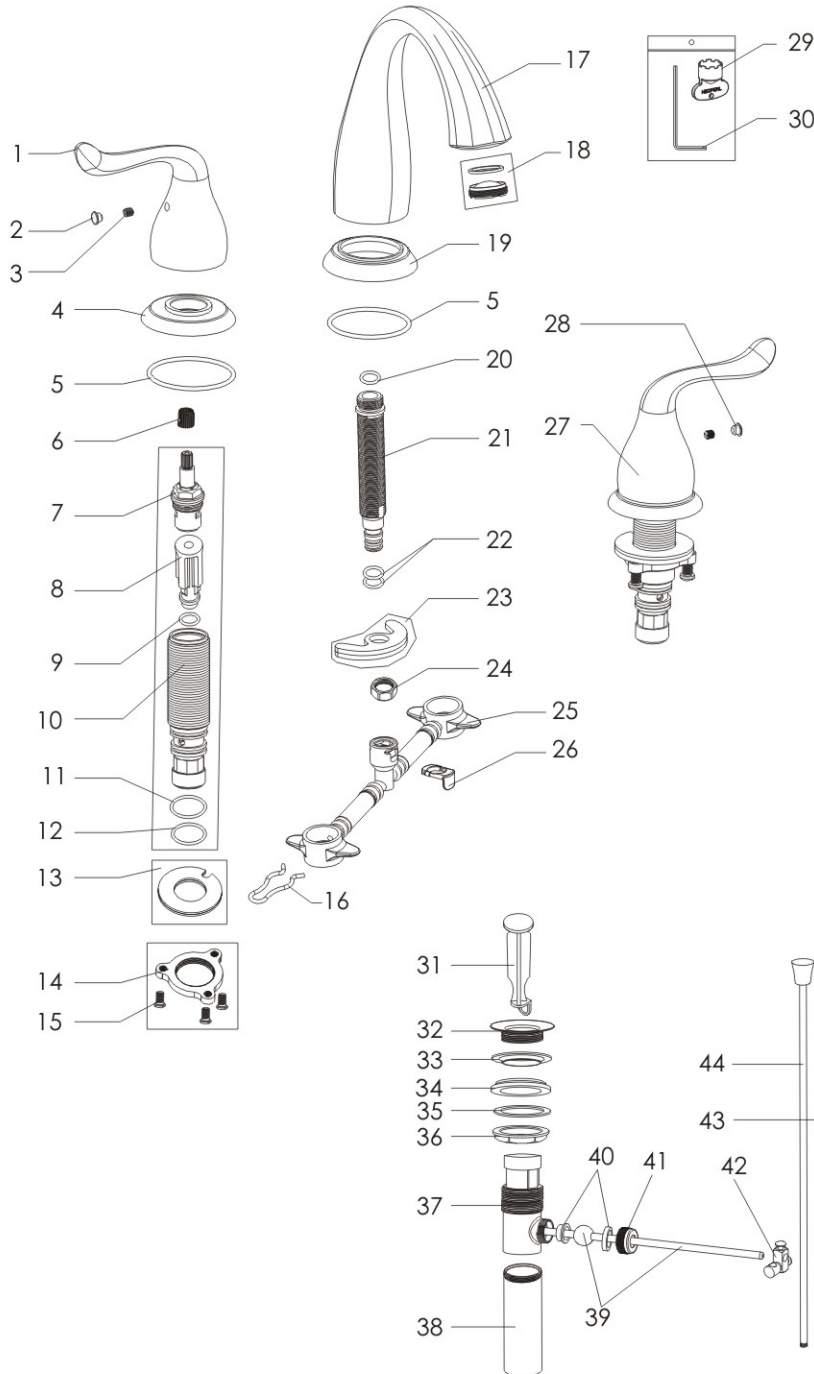

Wide Spread Lavatory Faucet

Model No. :

201-7713 (Polished Chrome)

201-7714 (Brushed Nickel **Spaless PVD**)

201-7715 (Oil-Rubbed Bronze)

No.	Part Name
1	Handle
2	Index(Hot)
3	Set Screw
4	Handle Flange
5	O-Ring
6	Handle Adapter
7	Cartridge(Hot Water)
8	Cartridge seat
9	O-Ring
10	Brass Valve Body
11	O-Ring
12	O-Ring
13	Clamp
14	Lock Nut
15	Screw
16	Clip
17	Spout
18	Aerator
19	Spout Flange
20	O-Ring
21	Inlet
22	O-Ring
23	Clamp
24	Lock Nut
25	Quick Connect Hose
26	Plastic Lock Ring
27	Cartridge(Cold Water)
28	Index(Cold)
29	Aerator Wrench
30	Allen Key
31	Drain Stopper
32	Flange
33	Top Rubber Washer
34	Bottom Rubber Washer
35	Washer
36	Lock Nut
37	Drain Body
38	Tailpiece
39	Horizontal Rod
40	Rod Ball Plastic Gasket
41	Rod Guide Nut
42	Fittings
43	Extend Rod
44	Lift Rod