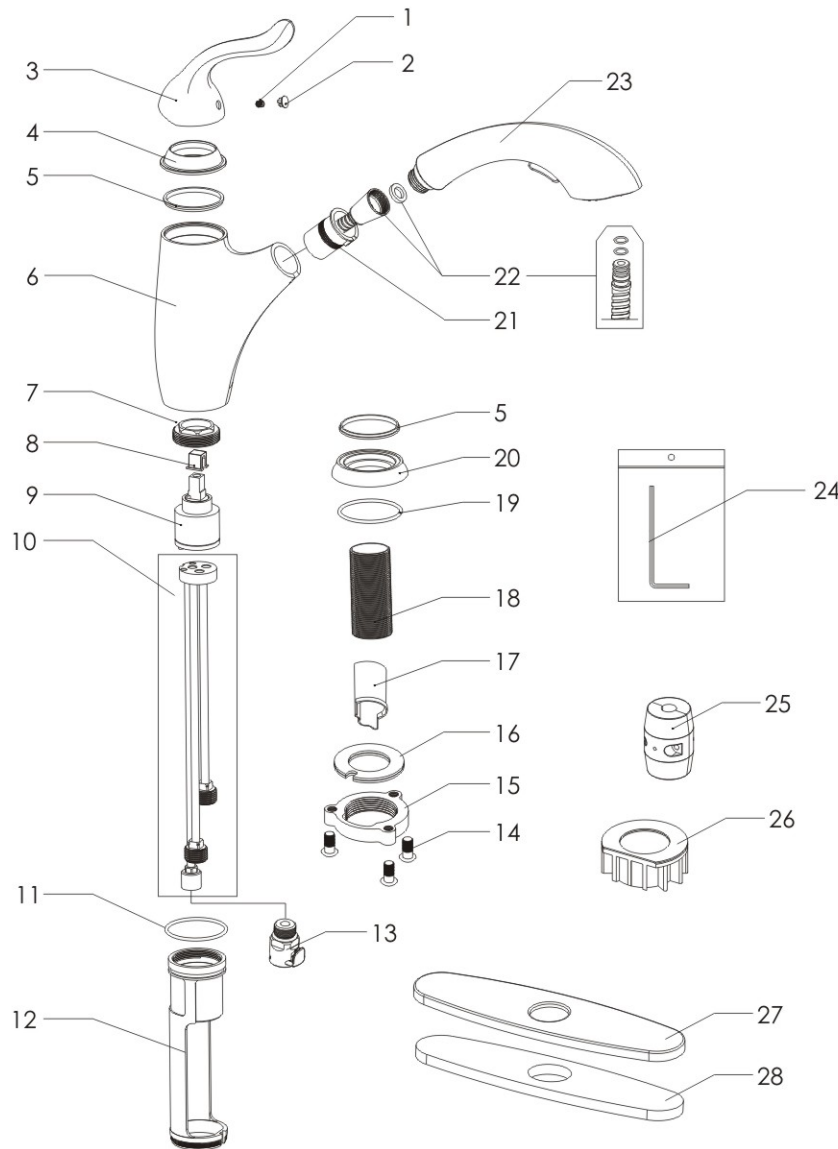

Single Handle Pull-out Kitchen Faucet

Model No. :

191-7719 (Polished Chrome)

191-7720 (Brushed Nickel **Spaless PVD**)

191-7721 (Oil-Rubbed Bronze)

No.	Part Name
1	Set Screw
2	Index
3	Handle
4	Trim Cap
5	Washer
6	Body
7	Cartridge Lock Nut
8	Cartridge Adapter
9	Cartridge
10	Waterway
11	O-Ring
12	Waterway Sleeve
13	Quick Connect Assembly
14	Screw
15	Lock Nut
16	Clamp
17	Protective Sleeve
18	Shank
19	O-Ring
20	Hub Base
21	Spout Hub Bushing
22	Pull-Out Hose
23	Spray
24	Allen Key
25	Weight
26	Plastic Base
27	Deck Plate
28	Putty Plate