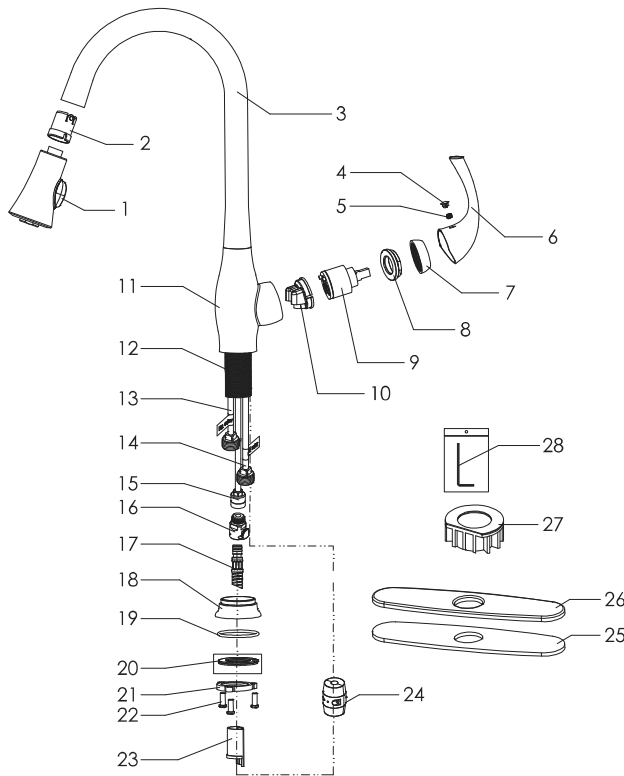

# Grand - Single Handle Pull-down Kitchen Faucet

**Model No. :**

191-6600 (Polished Chrome)

191-6601 (Brushed Nickel **Spotless PVD**)

191-6639 (Oil-Rubbed Bronze)

No.	Part Name	Material
1	Spray	Plastic
2	Hose Guide	Plastic
3	Spout	Stainless Steel
4	Index	Plastic
5	Set Screw	Stainless Steel
6	Handle	Zinc
7	Trim Cap	Plastic
8	Cartridge Lock Nut	Brass
9	Cartridge	Ceramic
10	Cartridge Seat	Brass
11	Body	Zinc
12	Shank	Stainless Steel
13	Copper Tube	Brass
14	Copper Tube	Brass
15	Copper Tube	Brass
16	Quick Connect Assembly	Plastic
17	Pull-Down Hose	Nylon
18	Hub Base	Zinc
19	O-Ring	Rubber
20	Clamp	Rubber+Stainless Steel
21	Lock Nut	Zinc
22	Screw	Stainless Steel
23	Protective Sleeve	Plastic
24	Weight	Plastic+Steel
25	Putty Plate	Sponge
26	Deck Plate	Stainless Steel
27	Plastic Base	Plastic
28	Allen Key	Steel