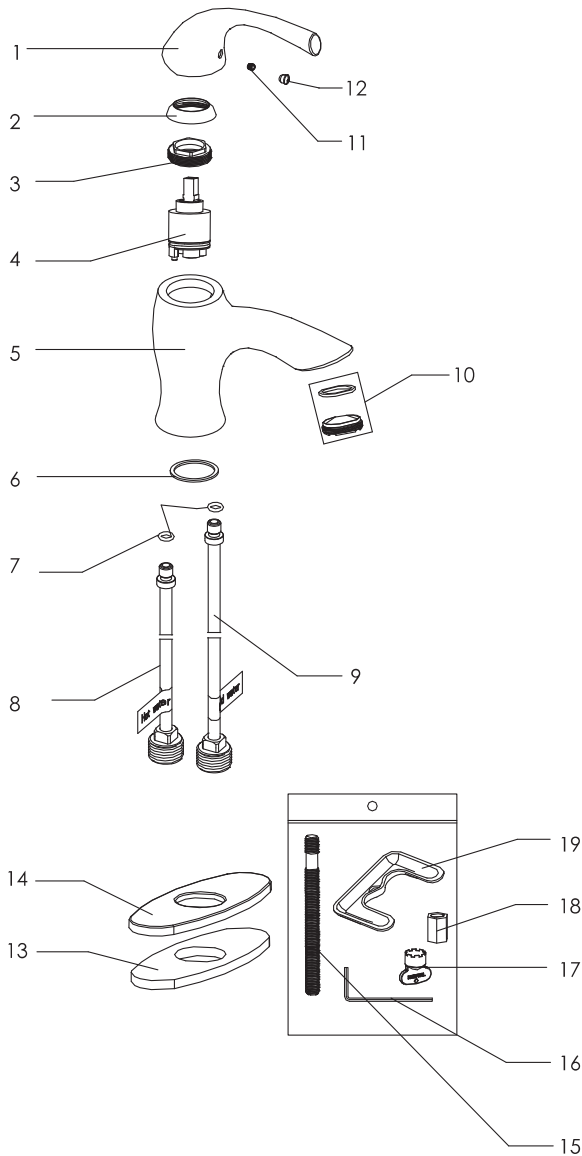

## Grand - Single Handle Lavatory Faucet

### Model No. :

192-5883 (Polished Chrome)

192-5884 (Brushed Nickel *Spotless PVD*)

192-5885 (Oil-Rubbed Bronze)

No.	Part Name	Material
1	Handle	Zinc
2	Trim Cap	Plastic
3	Cartridge Lock Nut	Brass
4	Cartridge	Ceramic
5	Body	Brass
6	Wearing Ring	Rubber
7	O-Ring	Rubber
8	Copper Tube	Brass
9	Copper Tube	Brass
10	Aerator	Plastic+Rubber
11	Set Screw	Stainless Steel
12	Index	Plastic
13	Putty Plate	Sponge
14	Deck Plate	Stainless Steel
15	Bolt	Stainless Steel
16	Allen Key	Stainless Steel
17	Aerator Wrench	Plastic
18	Lock Nut	Brass
19	Clamp	Stainless Steel