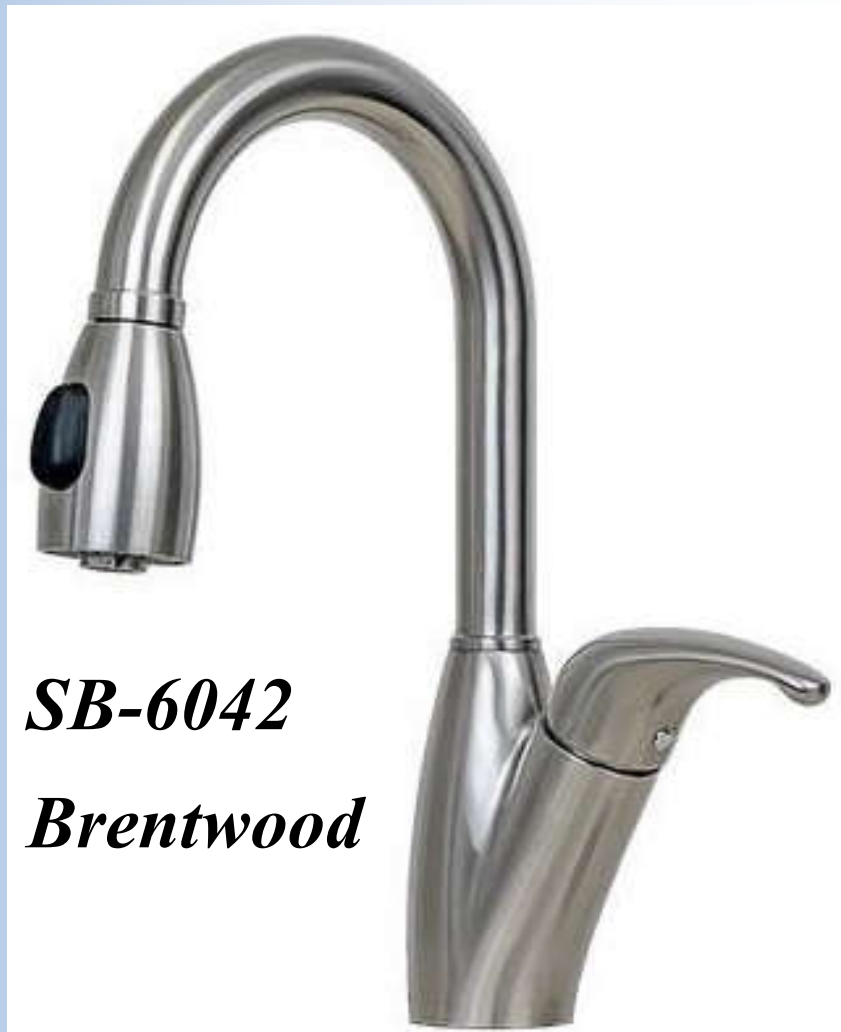

- **Lead Free Healthy Choice Faucet™**
- **Solid Stainless Steel Body, no finish to wear off.**
- **Ceramic Disc Cartridge**
- **Single Hole Installation**
- **Spring Retraction**
- **Excellent Color Match with 304 Stainless Steel**

SB-6042
Brentwood