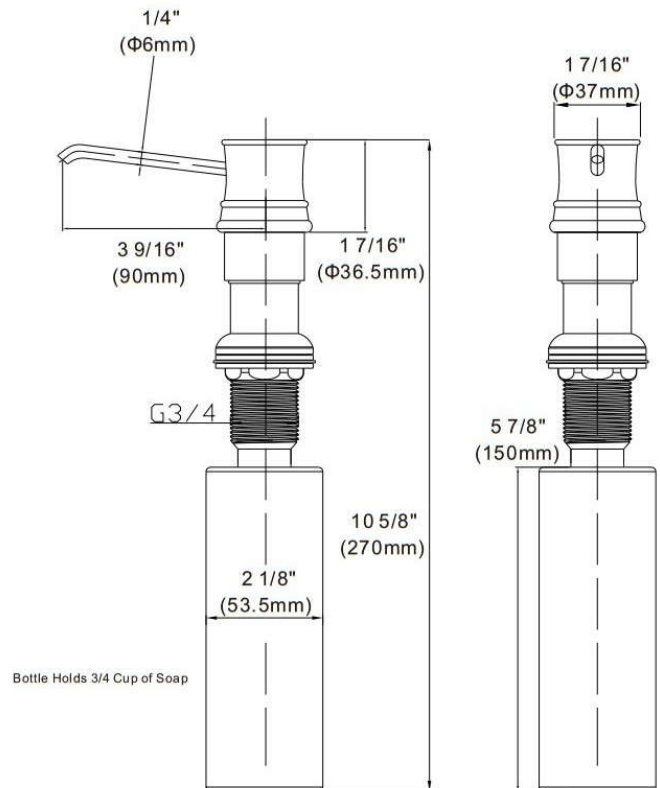

- *Solid Stainless Steel Body, no finish to wear off.*
- *Single Hole Installation*
- *Excellent Color Match with 304 Stainless Steel*

***SD-1001***

***SD-1002***

***SD-1001***

***SD-1002***