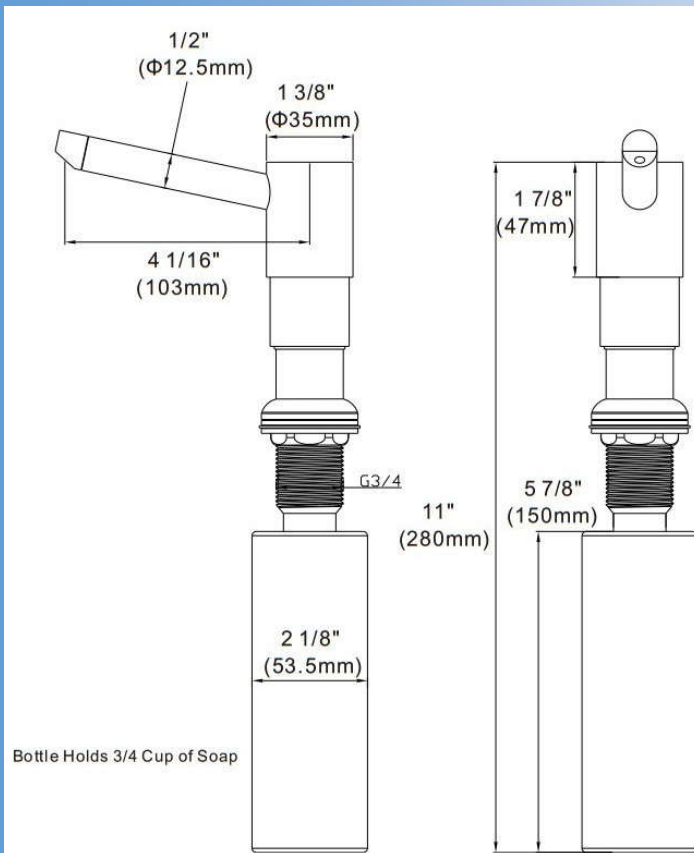

- *Solid Stainless Steel Body, no finish to wear off.*
- *Single Hole Installation*
- *Excellent Color Match with 304 Stainless Steel*

***SD-1001***

***SD-1002***

***SD-1001***

***SD-1002***